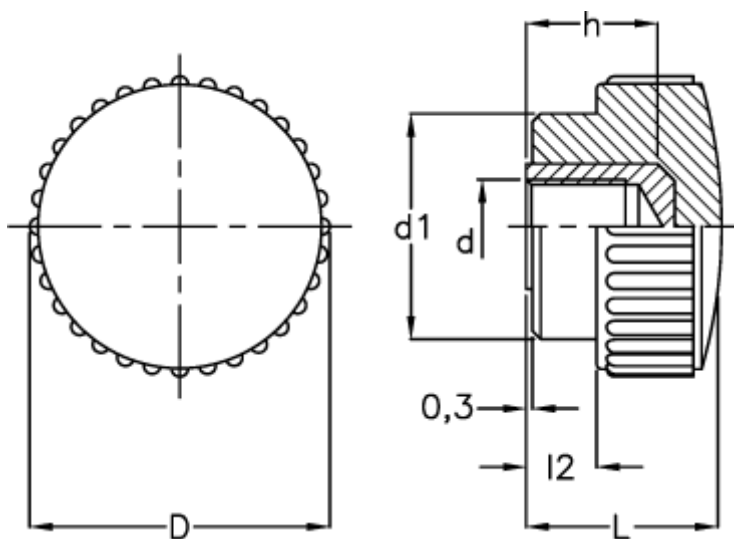

Data Sheet

Article number: 2302002301

Description: E+G Knurled grip knob
B.193/20 B-M6

Measures

| | |
|------|------|
| D | = 22 |
| d1 | = 15 |
| d 6H | = M6 |
| h | = 6 |
| L | = 14 |
| l2 | = 4 |